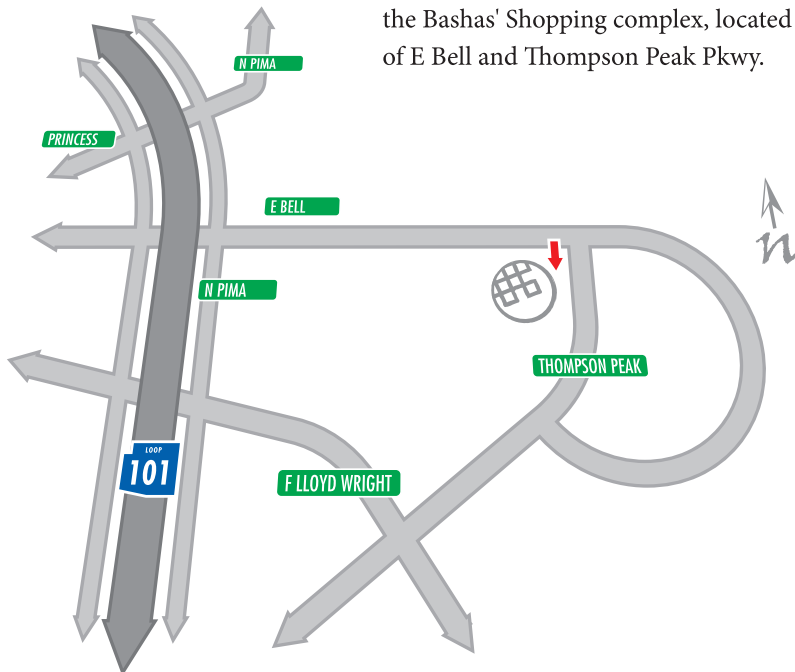

satori
sushi. sake. simple.

finding enlightenment

if you're coming from...

...North / West Valley:

Take the Loop 101 east, exit Pima / Princess.

Proceed south through the traffic light to E Bell Road.

Turn left on E Bell, go about 2 miles and turn right into the Bashas' Shopping complex, located on the southwest corner of E Bell and Thompson Peak Pkwy.

...South / East Valley:

Take the Loop 101 north, exit Frank Lloyd Wright Blvd.

Proceed north through the traffic light to E Bell Road.

Turn right on E Bell, go about 2 miles and turn right again into the Bashas' Shopping complex, located on the southwest corner of E Bell and Thompson Peak Pkwy.